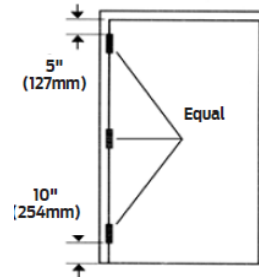

LOCATION OF HINGES

Top hinge 5" from jamb rabbet to top of barrel

Bottom hinge 10" from bottom edge of barrel to finished floor

Third hinge centered between top and bottom hinges

Note: Some western states use a standard 7" from top and 11" from the bottom

GUIDELINES FOR HINGE HEIGHT

DOOR THICKNESS IN INCHES	DOOR WIDTH IN INCHES	HINGE HEIGHT IN INCHES
1-3/8"	Up to 32"	3-1/2"
1-3/8"	32" to 37"	4"
1-3/4"	Up to 36"	4-1/2"
1-3/4"	36" to 48"	5"
1-3/4"	Over 48"	6"
2" - 2-1/2"	Up to 42"	5" heavy weight
2" - 2-1/2"	Over 42"	6" heavy weight