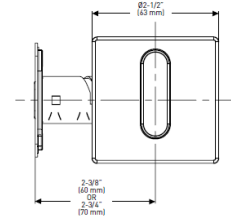

J Series Grade 3

ANSI Grado 3

PRODUCTO DE IMPORTACION
Consulte a nuestros asesores de proyectos sobre disponibilidad y precios

GRADE 2

ANSI GRADE 2

SPECIFICATIONS

- › ADA THUMBTURN
- › CONCEALED SCREW MOUNT
- › INCLUDES ANTI-PRY COLLAR
- › UNIVERSAL 6-IN-1 LATCH
- › HIGH TENSILE STEEL ANTI-SAW DEADBOLT WITH 1" THROW
- › DEADBOLT FITS 2-1/8" OR 1-1/2" BORE HOLE
- › FITS STANDARD DOOR THICKNESS 1-3/4" TO 2-1/4"
- › HIGH SECURITY DEADBOLT STRIKE

Para puertas anchas de espesor entre 44.4mm a 57.15mm

CODIGO	COLOR
T-30-D01SC402BLK	NEGRO
T-30-D01SC402SN	NIQUEL satinado
T-30-D0SC602	CROMO Satinado

Serie B

Protección y versatilidad

Cerros de seguridad Grado 1

ALLEGION
ANSI Grado 1

Funciones

B60
• Cilindro y volteador.
• Pestillo fijo.

B62
• Doble cilindro.
• Pestillo fijo.

GRADO 1
ANSI A-156.5

VEA NUESTRO CATALOGO DE CERROJOS DIGITALES